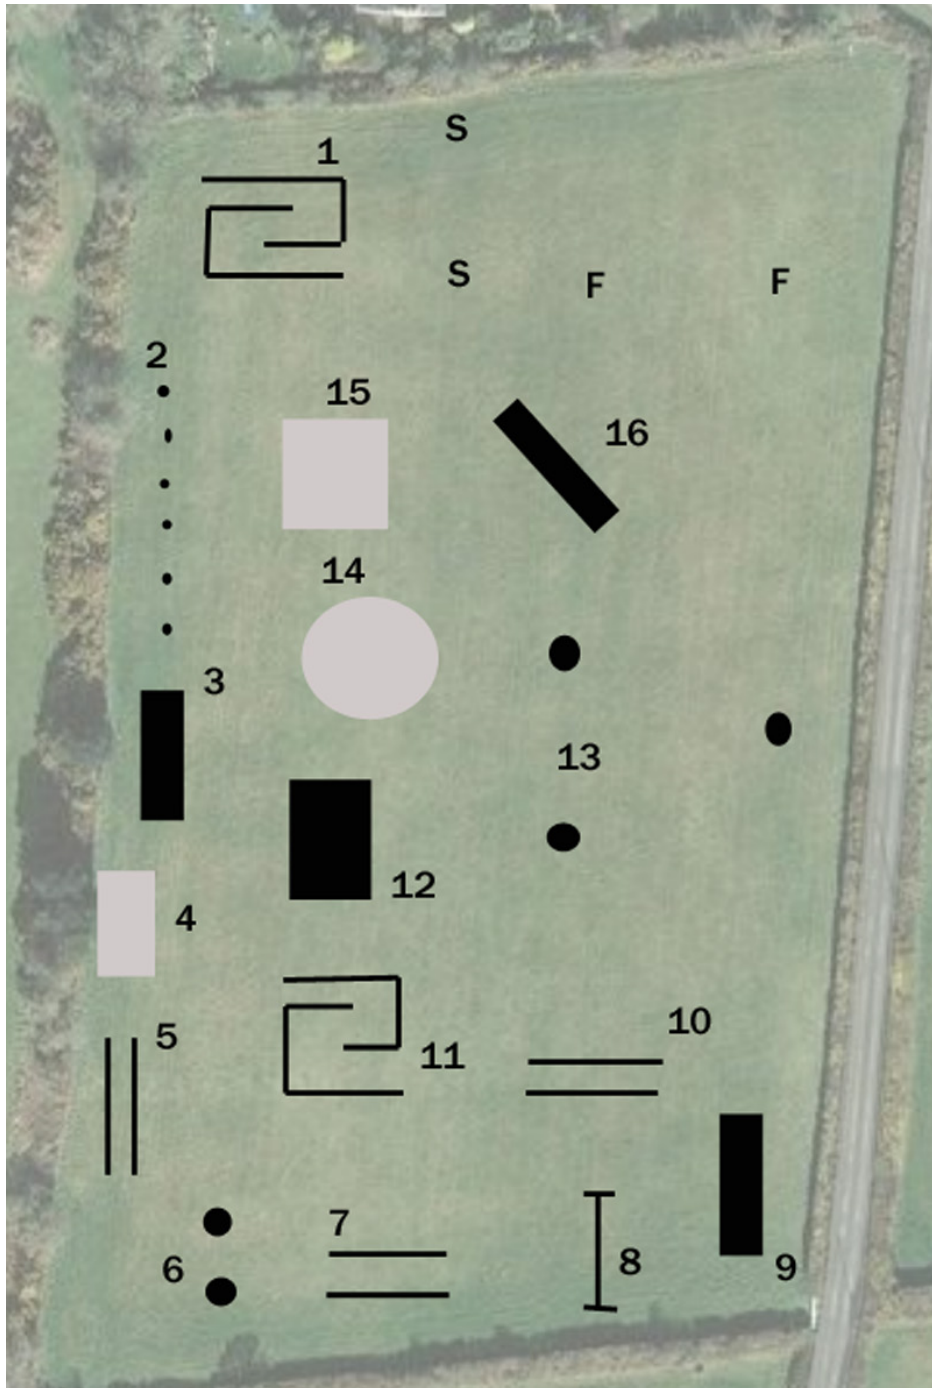

## Ellan Farm - 3rd Sept 2023

- 1 Ridden S-Bend
- 2 Bending
- 3 Ridden Bridge
- 4 Ticket Punch
- 5 Ridden One Hand Corridor
- 6 Neck Rein
- 7 Rein Back
- 8 Ridden Jump
- 9 Led Bridge
- 10 Led Corridor
- 11 Led S-Bend
- 12 Remount
- 13 Cloverleaf
- 14 Ridden Immobility
- 15 Turnabout Box
- 16 Ridden Ditch