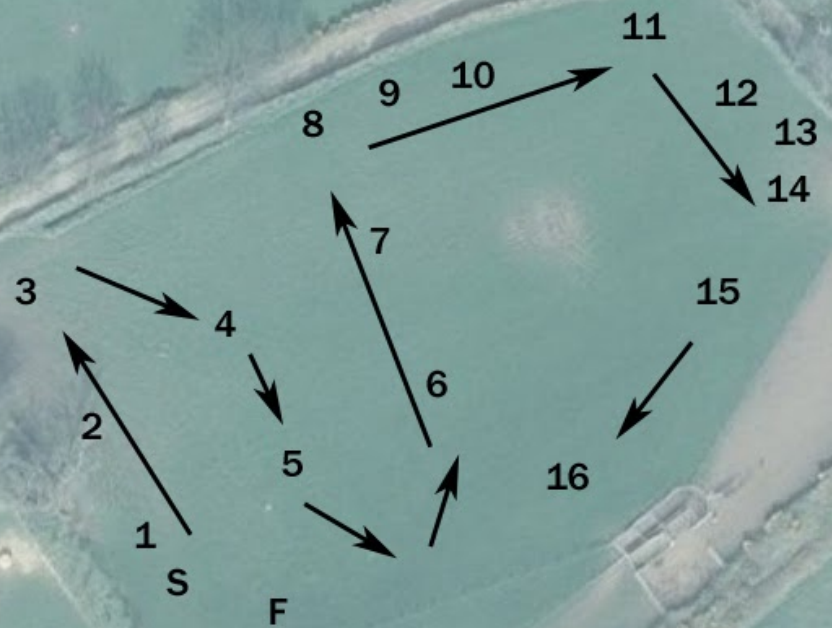

11/09/21

TREC Isle of Man  
Ballafayle Farm

Maughold Road

Map Room

Tack  
Check

Toilet

Burger Van

Parking

Control of Paces

Warm Up

PTV Start & Finish

- 1. Ridden Corridor
- 2. Ticket Punch
- 3. Rope Gate
- 4. Path Crossing
- 5. Ridden Bridge
- 6. Ridden Ditch
- 7. Figure of Eight
- 8. Led S-Bend
- 9. Led Rein Back
- 10. Led Corridor
- 11. Led Immobility
- 12. Ridden S-Bend
- 13. Neck Reining
- 14. Turnabout Box
- 15. Teardrop
- 16. Bending